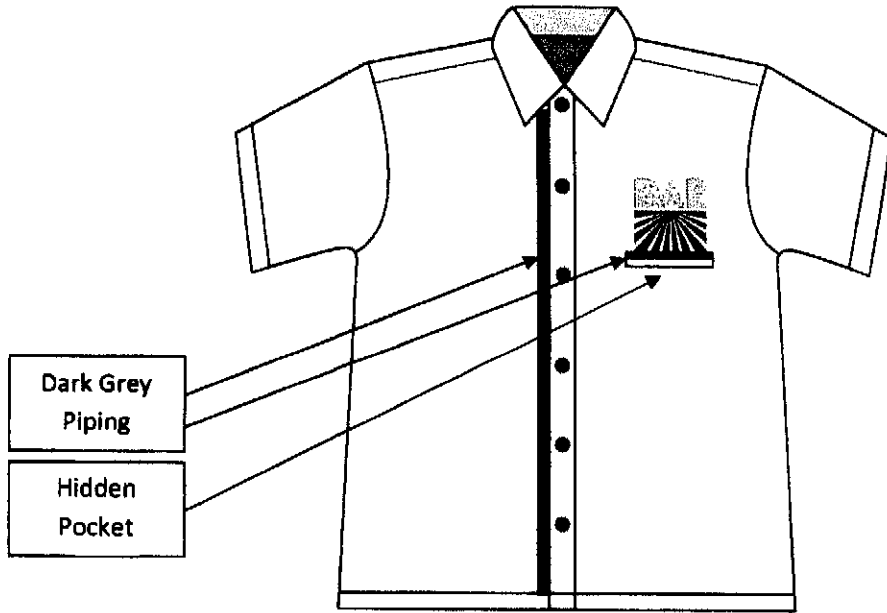

ANNEX "SBB2-C"